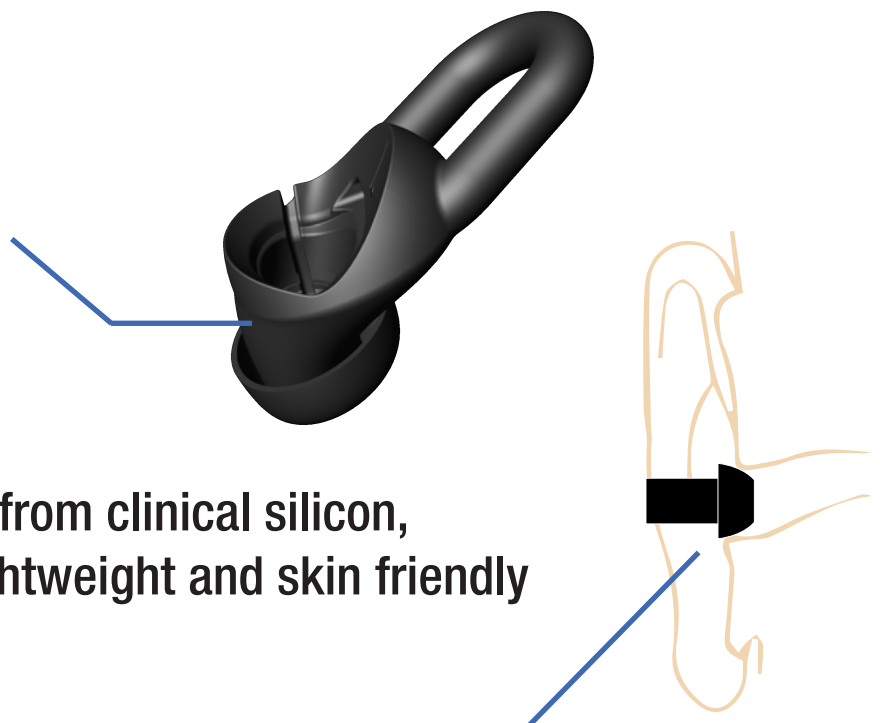

3 - Comfortable and stable

Suitable for sport, listening music or watching a movie, these lightweight and soft earbuds stay securely in your ears during all activities.

Perfectly fits all ears	Small	Standard	Noise Cancelling
			

TW1 Pack includes 4 regular eartips + 2 noise-cancelling eartips

The noise cancelling eartip, provided in the package, remove background noise

Made from clinical silicon, it's lightweight and skin friendly

Boost the sound with amazing bass while using the noise cancelling eartip

4 - Most stable connectivity

The high gain antenna provides an optimized transmission and directivity pattern, in order to sustain a great and reliable connection.