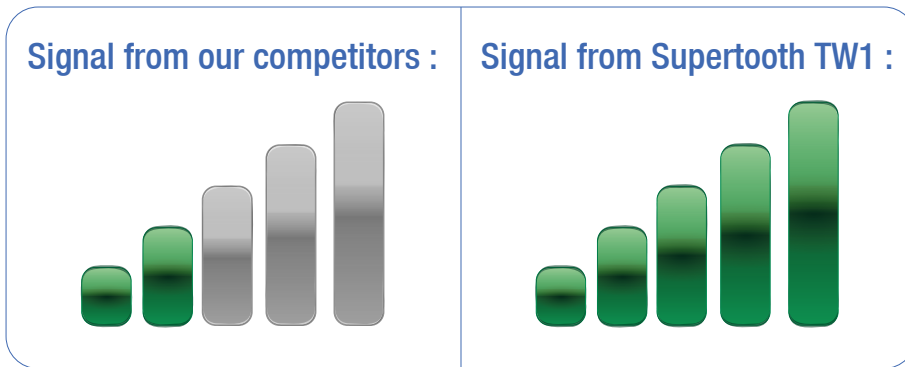

Automatic connection between TW1 and Bluetooth® phone :