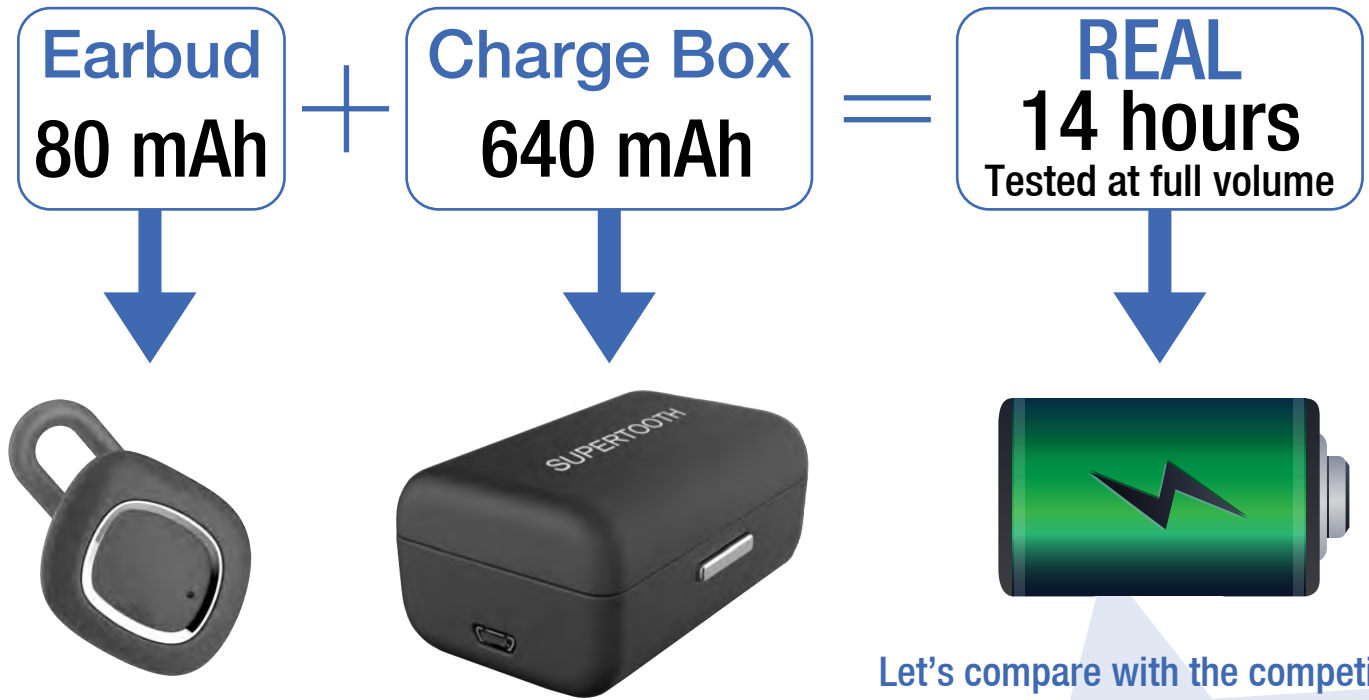

SUPERTOOTH

TRUE WIRELESS EARBUDS

**5 good reasons to choose
SuperTooth TW1**

What's the TW1 « True-Wireless » earbuds ?

TW1 is made of two wire-free in-ear Bluetooth earbuds.

You can listen your favorite songs in stereo mode (Left and Right) from any Bluetooth device (smartphone, tablet...).

TW1 has a built-in microphone which allows you to make phone calls.

Perfect for people who like movies and music, during sport, or while travelling.

1 - Superior Audio performance

Enjoy the highest quality from our **Supertooth TW1**. Its design is completely unique with a 14mm driver, linked to a DSP audio enhancer to achieve increased resolution and a more natural musical experience.

Best sound with the most advanced audio driver

Great bass using an integrated subwoofer box

High fidelity level for crystal clear stereo

Product	 SUPERTOOTH	 Jabra	 Hero	 Onkyo	 Erato
Driver	14 mm	6.8 mm	8 mm	8.6 mm	8.6 mm

2 - Long lasting battery

With up to 4 hours usage and a box that gives 10 hours of additional charge, the **Supertooth TW1** sets itself apart from the competition.

SuperTooth TW1 allows you to watch a complete movie and listen to your favorites tracks during long flight, while traveling to work or doing sport.