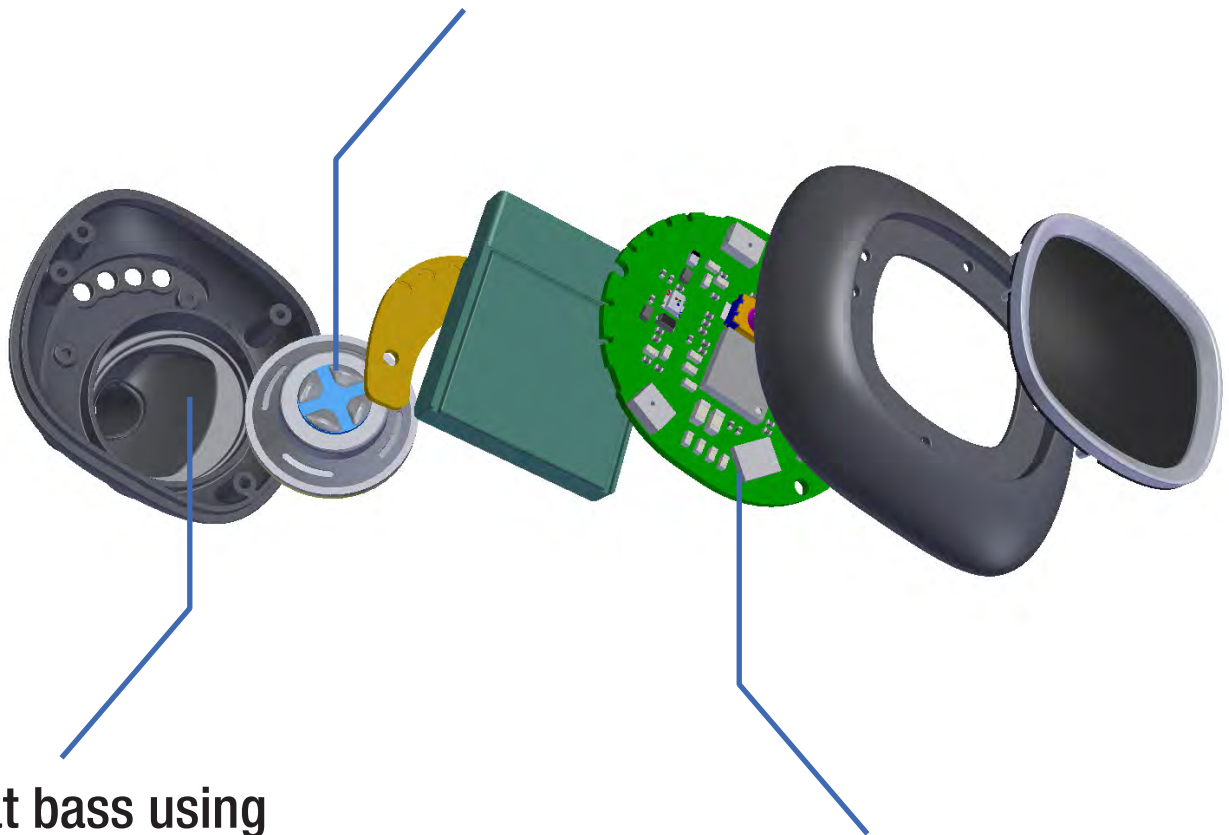

SUPERTOOTH

TRUE WIRELESS EARBUDS

**5 good reasons to choose
SuperTooth TW1**

What's the TW1 « True-Wireless » earbuds ?

TW1 is made of two wire-free in-ear Bluetooth earbuds.

You can listen your favorite songs in stereo mode (Left and Right) from any Bluetooth device (smartphone, tablet...).

TW1 has a built-in microphone which allows you to make phone calls.

Perfect for people who like movies and music, during sport, or while travelling.

1 - Superior Audio performance

Enjoy the highest quality from our **Supertooth TW1**. Its design is completely unique with a 14mm driver, linked to a DSP audio enhancer to achieve increased resolution and a more natural musical experience.

Best sound with the most advanced audio driver

Great bass using an integrated subwoofer box

High fidelity level for crystal clear stereo

Product	 SUPERTOOTH	 Jabra	 Hero	 Onkyo	 Erato
Driver	14 mm	6.8 mm	8 mm	8.6 mm	8.6 mm

TW1 Pack includes 4 regular eartips + 2 noise-cancelling eartips

The noise cancelling eartip, provided in the package, remove background noise

Made from clinical silicon, it's lightweight and skin friendly