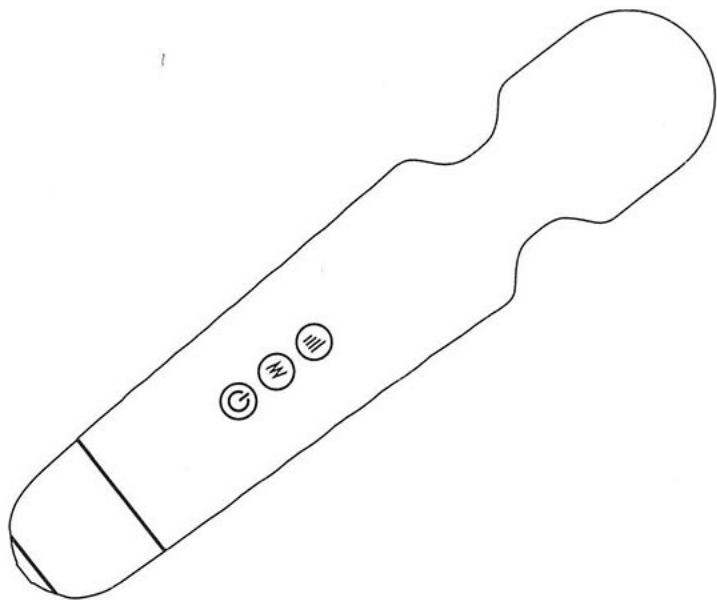

Oreadex

Massager & Beauty

USER MANUAL

Vibration Massager

Thank you for purchasing Oreadex product.
Please read this manual carefully before first use and
keep it properly for future reference.

Precautions

Please read this user manual carefully for correct and safe use of this massager.

Structure Description

1. Power On/Off
2. Vibration Mode
3. Speed Levels
4. Control Interface
5. Waterproof Charging Port
6. Glossy ABS
7. Flexible Massage Head
8. Charging Cable

How to use

1. Press the On/Off button to start massager.
2. Press the Vibration Mode button to switch different vibration patterns, and press Speed Levels button to control the intensity of the vibrator.
3. Use the massager to relieve tension and relax tired muscles by pressing the massage head into or against different areas of your body.
4. The massager is water resistant and can be used in the shower or bathroom. (DO NOT SUBMERGE.)

Specifications

Product Name: Vibration Massager

Product Size: 41*41*200mm

Product Weight: 185g

Battery Type: Li-Polymer /500mAh

Input: 5V=== 500mAh

Battery Life: Approx. 1.5 hours

Charging Time: Approx. 2 hours