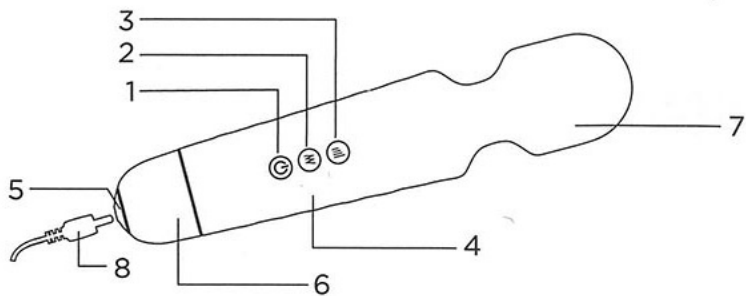

Structure Description

1. Power On/Off
2. Vibration Mode
3. Speed Levels
4. Control Interface
5. Waterproof Charging Port
6. Glossy ABS
7. Flexible Massage Head
8. Charging Cable

How to use

1. Press the On/Off button to start massager.
2. Press the Vibration Mode button to switch different vibration patterns, and press Speed Levels button to control the intensity of the vibrator.
3. Use the massager to relieve tension and relax tired muscles by pressing the massage head into or against different areas of your body.
4. The massager is water resistant and can be used in the shower or bathroom. (DO NOT SUBMERGE.)

Specifications

Product Name: Vibration Massager

Product Size: 41*41*200mm

Product Weight: 185g

Battery Type: Li-Polymer /500mAh

Input: 5V=== 500mAh

Battery Life: Approx. 1.5 hours

Charging Time: Approx. 2 hours