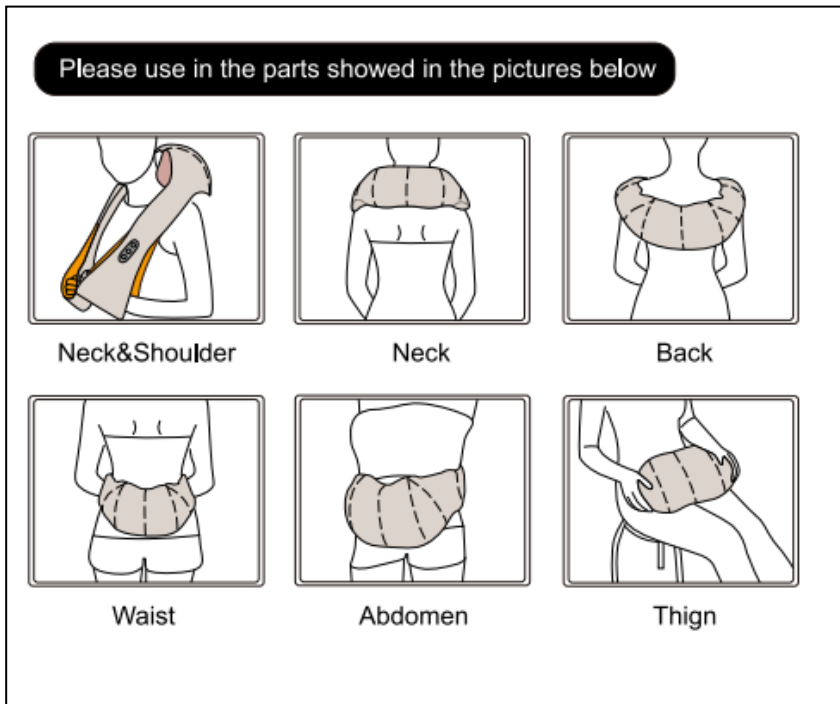

Massage Application Areas:

This massager can be applied to use in neck & shoulders, back, waist, abdomen, thighs or legs.

Cleaning and maintenance:

Make sure the product is switched off before cleaning. This appliance can be cleaned only by clean soft towel or the cloth like. NEVER use brushes, aggressive cleaning agents, petrol, thinners or alcohol. DO NOT KINK in the cable.