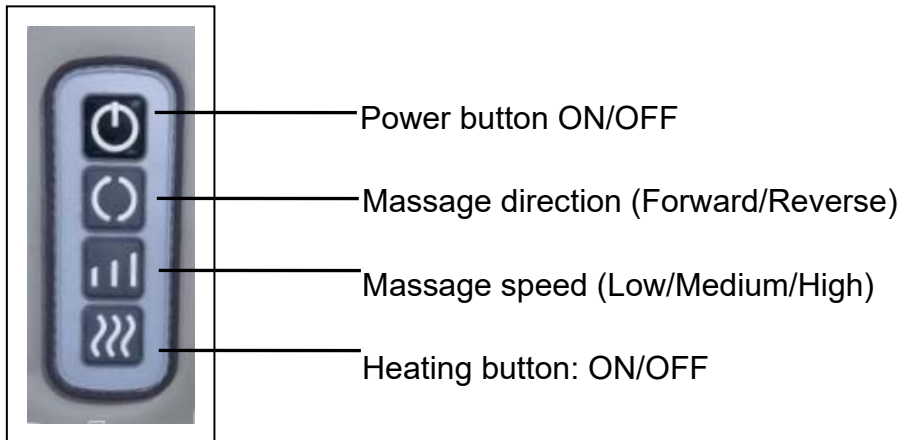

please stop immediately and consult your doctor.

- •Never leave this appliance unattended, especially children are present.
- •Never use this product directly on swollen or inflamed areas or skin eruptions.
- •DO NOT use this product before bed. The massage has a stimulating effect and may delay sleep.
- •This product should NEVER be used by any individual suffering from any physical condition that would limit the user's capacity to operate the controls or who has sensory deficiencies in the lower half of their body.
- •Children or invalids without adult supervision should not use this unit.

Technical parameters:

Description	Neck & Shoulder Shiatsu Massager		
Model no	MSS-303	Power	24W
Input voltage	12Vdc 2A		

Operation buttons: